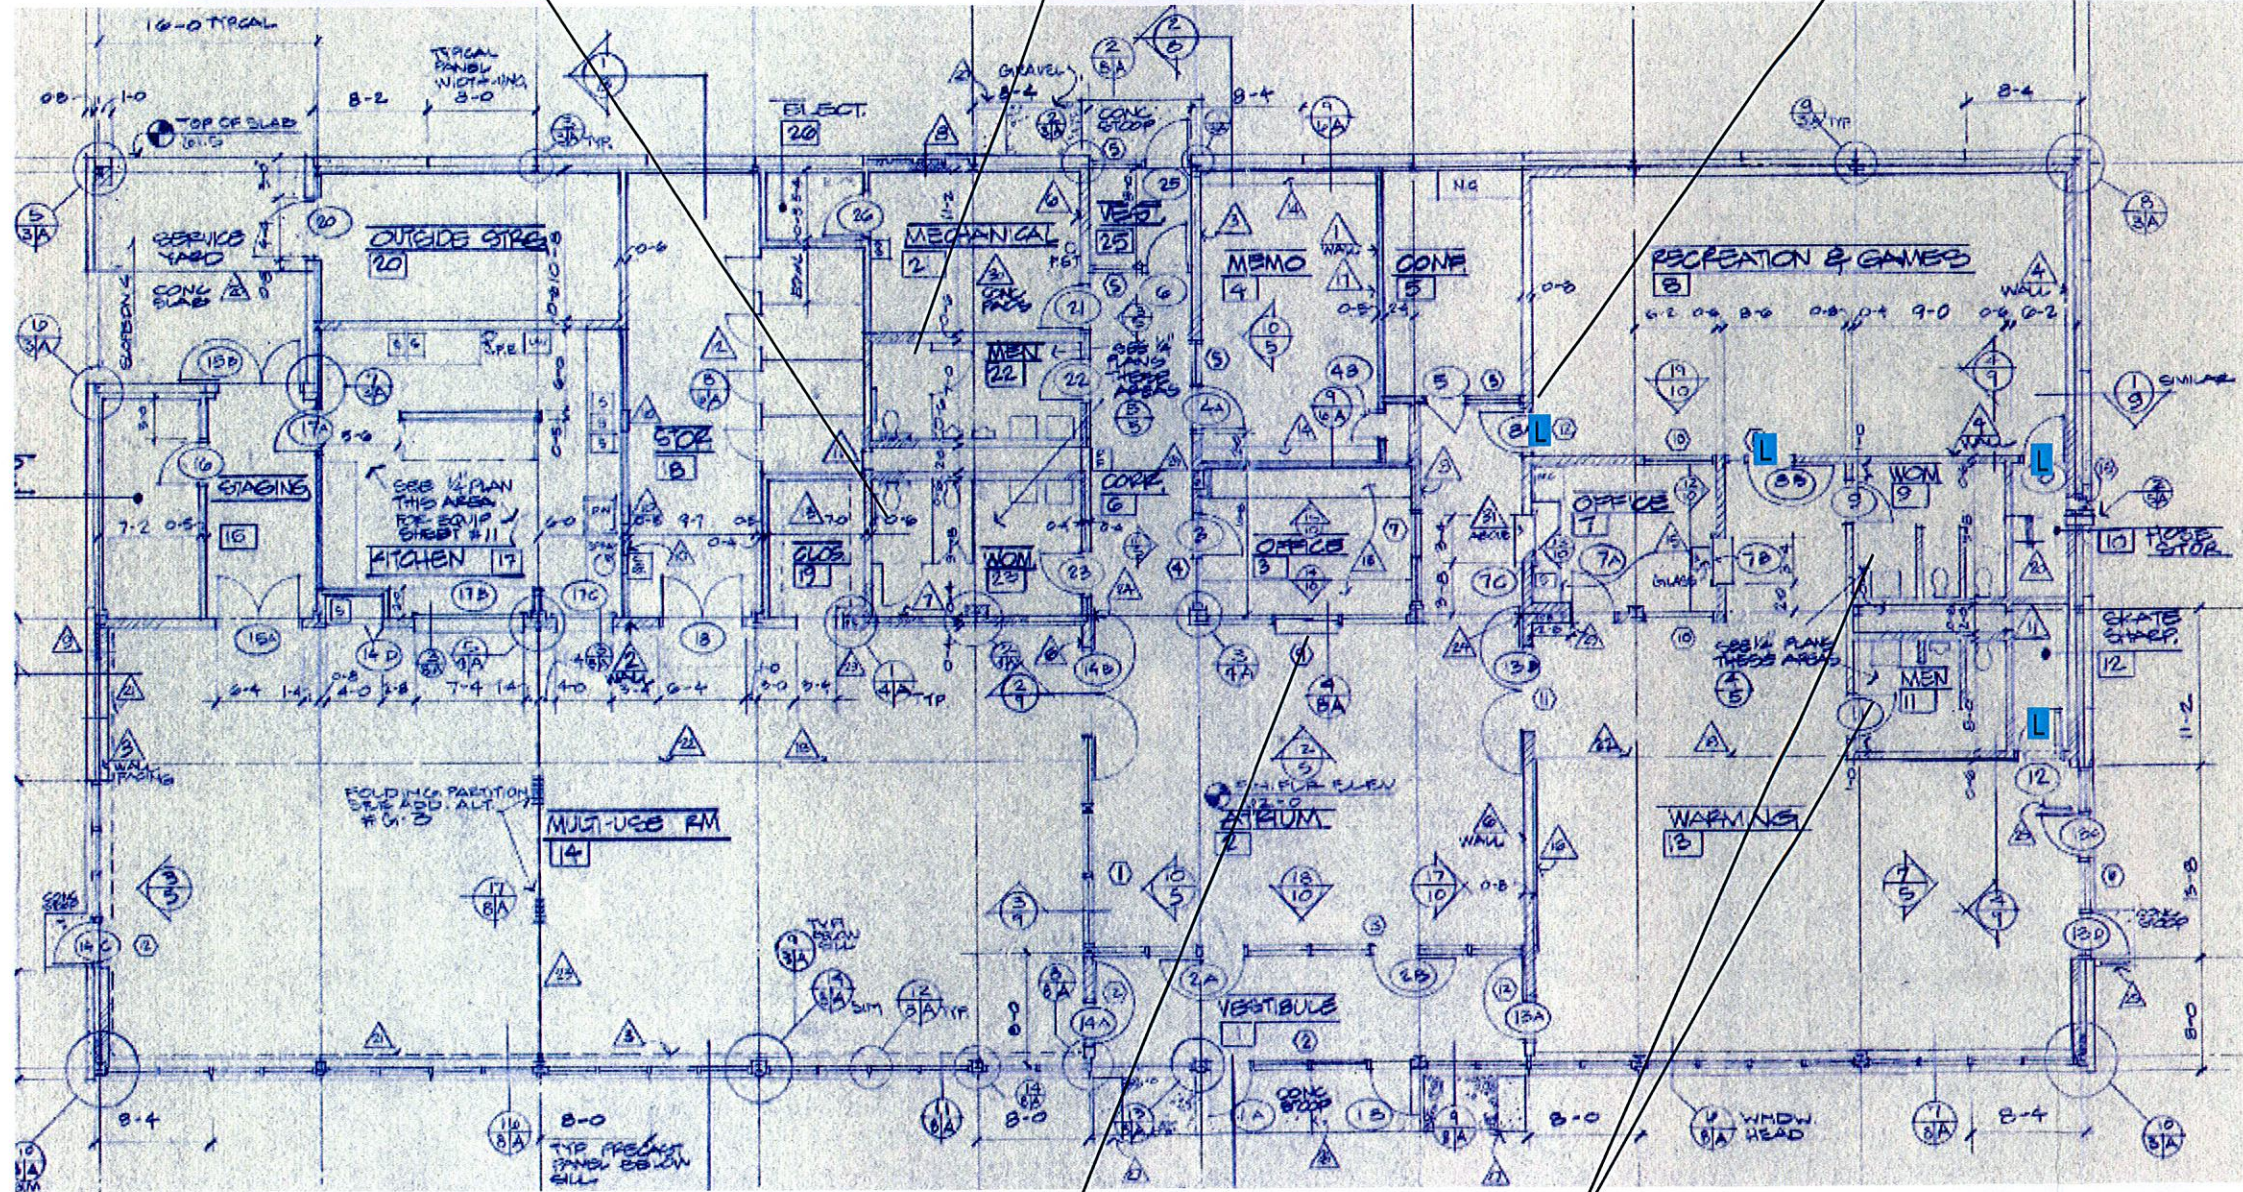

Add raised and braille sign
 Create 60" accessible stall
 Replace grab bars
 Relocate toilet paper dispenser
 Add pulls to accessible stall door
 Replace stall door lock
 Add a low coat hook
 Insulate pipes at lavatory
 Replace faucet hardware
 Add full height mirror

Add raised and braille sign
 Create 60" accessible stall
 Replace grab bars
 Relocate toilet paper dispenser
 Add pulls to accessible stall door
 Replace stall door lock
 Add a low coat hook
 Insulate pipes at lavatory
 Add full height mirror
 Re-hinge the entry door
 Lower the urinal

Add raised and braille sign
 Relocate bench

Key

- Priority 1
- Priority 2
- Priority 3

⌊ Install door lever hardware

Parking
 Re-stripe to provide 8' wide aisle
 Relocate the parking sign

Lower a section of counter to 36" max.